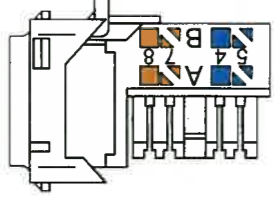

CATEGORY 6 ETHERNET OUTLET COMMON WIRING CONFIGURATIONS

Series 2 connectors are "Mech" style and "Keystone" mounting plate adaptable.

DETA
6551B ser 1
6552B ser 1

TELEPHONE

DETA
6551B ser 2
6552B ser 2

TELEPHONE

DETA
6551B ser 1
6552B ser 1

CONFIGURATION A
COMMON IN AUSTRALIA

DETA
6551B ser 1
6552B ser 1

CONFIGURATION B
NOT RECOMMENDED

DETA
6551B ser 2
6552B ser 2

CONFIGURATION A
COMMON IN AUSTRALIA

DETA
6551B ser 2
6552B ser 2