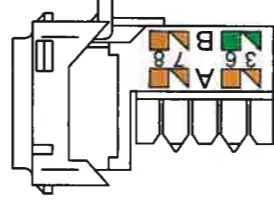

CATEGORY 6 ETHERNET OUTLET COMMON WIRING CONFIGURATIONS

Series 2 connectors are "Mech" style and "Keystone" mounting plate adaptable.

DETA
6551B ser 1
6552B ser 1

TELEPHONE

DETA
6551B ser 2
6552B ser 2

TELEPHONE

DETA
6551B ser 1
6552B ser 1

CONFIGURATION A
COMMON IN AUSTRALIA

DETA
6551B ser 1
6552B ser 1

CONFIGURATION B
NOT RECOMMENDED

DETA
6551B ser 2
6552B ser 2

CONFIGURATION A
COMMON IN AUSTRALIA

DETA
6551B ser 2
6552B ser 2