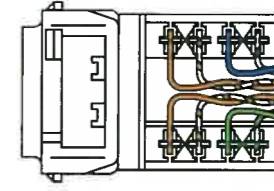

CATEGORY 6 ETHERNET OUTLET COMMON WIRING CONFIGURATIONS

Series 2 connectors are "Mech" style and "Keystone" mounting plate adaptable.

DETA
6551B ser 1
6552B ser 1

TELEPHONE

DETA
6551B ser 2
6552B ser 2

TELEPHONE

DETA
6551B ser 1
6552B ser 1

CONFIGURATION A
COMMON IN AUSTRALIA

DETA
6551B ser 1
6552B ser 1

CONFIGURATION B
NOT RECOMMENDED

DETA
6551B ser 2
6552B ser 2

CONFIGURATION A
COMMON IN AUSTRALIA

DETA
6551B ser 2
6552B ser 2