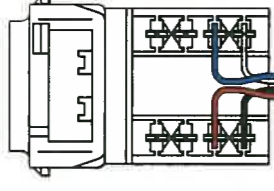

CATEGORY 6 ETHERNET OUTLET COMMON WIRING CONFIGURATIONS

Series 2 connectors are "Mech" style and "Keystone" mounting plate adaptable.

DETA
6551B ser 1
6552B ser 1

TELEPHONE

DETA
6551B ser 2
6552B ser 2

TELEPHONE

DETA
6551B ser 1
6552B ser 1

CONFIGURATION A
COMMON IN AUSTRALIA

DETA
6551B ser 1
6552B ser 1

CONFIGURATION B
NOT RECOMMENDED

DETA
6551B ser 2
6552B ser 2

CONFIGURATION A
COMMON IN AUSTRALIA

DETA
6551B ser 2
6552B ser 2