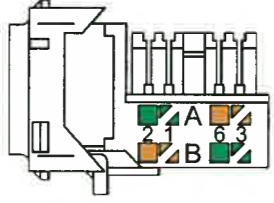

CATEGORY 6 ETHERNET OUTLET COMMON WIRING CONFIGURATIONS

Series 2 connectors are "Mech" style and "Keystone" mounting plate adaptable.

DETA
6551B ser 1
6552B ser 1

TELEPHONE

DETA
6551B ser 2
6552B ser 2

TELEPHONE

DETA
6551B ser 1
6552B ser 1

CONFIGURATION A
COMMON IN AUSTRALIA

DETA
6551B ser 1
6552B ser 1

CONFIGURATION B
NOT RECOMMENDED

DETA
6551B ser 2
6552B ser 2

CONFIGURATION A
COMMON IN AUSTRALIA

DETA
6551B ser 2
6552B ser 2