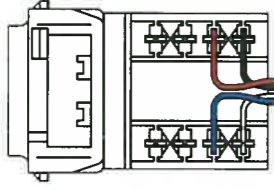

CATEGORY 6 ETHERNET OUTLET COMMON WIRING CONFIGURATIONS

Series 2 connectors are "Mech" style and "Keystone" mounting plate adaptable.

DETA
6551B ser 1
6552B ser 1

TELEPHONE

DETA
6551B ser 2
6552B ser 2

TELEPHONE

DETA
6551B ser 1
6552B ser 1

CONFIGURATION A
COMMON IN AUSTRALIA

DETA
6551B ser 1
6552B ser 1

CONFIGURATION B
NOT RECOMMENDED

DETA
6551B ser 2
6552B ser 2

CONFIGURATION A
COMMON IN AUSTRALIA

DETA
6551B ser 2
6552B ser 2