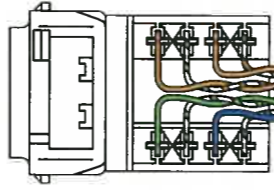

TELEPHONE

DETA
6551B ser 1
6552B ser 1