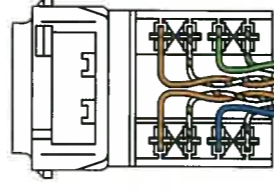

CATEGORY 6 ETHERNET OUTLET COMMON WIRING CONFIGURATIONS

Series 2 connectors are "Mech" style and "Keystone" mounting plate adaptable.

DETA
6551B ser 1
6552B ser 1

TELEPHONE

DETA
6551B ser 2
6552B ser 2

TELEPHONE

DETA
6551B ser 1
6552B ser 1

CONFIGURATION A
COMMON IN AUSTRALIA

DETA
6551B ser 1
6552B ser 1

CONFIGURATION B
NOT RECOMMENDED

DETA
6551B ser 2
6552B ser 2

CONFIGURATION A
COMMON IN AUSTRALIA

DETA
6551B ser 2
6552B ser 2