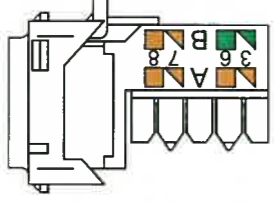

CATEGORY 6 ETHERNET OUTLET COMMON WIRING CONFIGURATIONS

Series 2 connectors are "Mech" style and "Keystone" mounting plate adaptable.

DETA
6551B ser 1
6552B ser 1

TELEPHONE

DETA
6551B ser 2
6552B ser 2

TELEPHONE

DETA
6551B ser 1
6552B ser 1

CONFIGURATION A
COMMON IN AUSTRALIA

DETA
6551B ser 1
6552B ser 1

CONFIGURATION B
NOT RECOMMENDED

DETA
6551B ser 2
6552B ser 2

CONFIGURATION A
COMMON IN AUSTRALIA

DETA
6551B ser 2
6552B ser 2