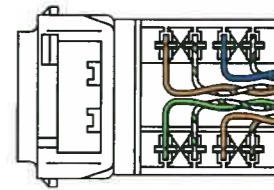

CATEGORY 6 ETHERNET OUTLET COMMON WIRING CONFIGURATIONS

Series 2 connectors are "Mech" style and "Keystone" mounting plate adaptable.

DETA
6551B ser 1
6552B ser 1

TELEPHONE

DETA
6551B ser 2
6552B ser 2

TELEPHONE

DETA
6551B ser 1
6552B ser 1

CONFIGURATION A
COMMON IN AUSTRALIA

DETA
6551B ser 1
6552B ser 1

CONFIGURATION B
NOT RECOMMENDED

DETA
6551B ser 2
6552B ser 2

CONFIGURATION A
COMMON IN AUSTRALIA

DETA
6551B ser 2
6552B ser 2