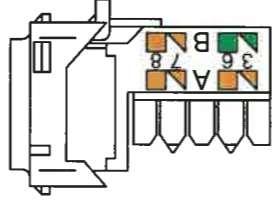

CATEGORY 6 ETHERNET OUTLET COMMON WIRING CONFIGURATIONS

Series 2 connectors are "Mech" style and "Keystone" mounting plate adaptable.

DETA
6551B ser 1
6552B ser 1

TELEPHONE

DETA
6551B ser 2
6552B ser 2

TELEPHONE

DETA
6551B ser 1
6552B ser 1

CONFIGURATION A
COMMON IN AUSTRALIA

DETA
6551B ser 1
6552B ser 1

CONFIGURATION B
NOT RECOMMENDED

DETA
6551B ser 2
6552B ser 2

CONFIGURATION A
COMMON IN AUSTRALIA

DETA
6551B ser 2
6552B ser 2