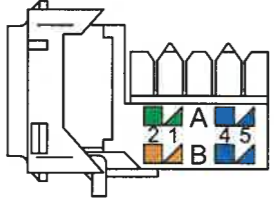

CATEGORY 6 ETHERNET OUTLET COMMON WIRING CONFIGURATIONS

Series 2 connectors are "Mech" style and "Keystone" mounting plate adaptable.

DETA
6551B ser 1
6552B ser 1

TELEPHONE

DETA
6551B ser 2
6552B ser 2

TELEPHONE