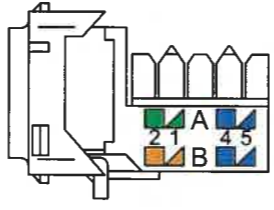

TELEPHONE

DETA
6551B ser 1
6552B ser 1