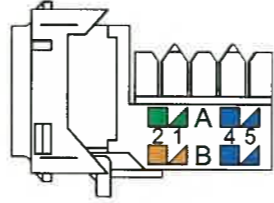

CONFIGURATION A
COMMON IN AUSTRALIA

DETA
6551B ser 1
6552B ser 1